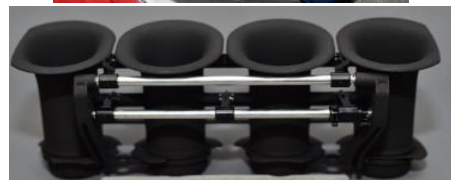

YAMAHA				
Part.nr.	Type		税抜価格	税込価格
YMMC-090-93	YZF 750R/YZF 750SP	93/98	¥12,100	¥13,310
YMMC-090-98	R1	98/01	¥12,700	¥13,970
YMMC-090-99	R6	<06	¥10,600	¥11,660
YMMC-090-99-HE	R6	<06	¥19,400	¥21,340
YMMC-090-01	R1	02/03	¥10,700	¥11,770
YMMC-090-02	T- Max 500	03/07	¥11,300	¥12,430
YMMC-090-03	T-Max 500 '08/11 T- Max 530 '12/13		¥11,300	¥12,430
YMMC-090-04	R1	04/06	¥11,000	¥12,100
YMMC-090-04-HE	R1	04/06	¥17,800	¥19,580
YMMC-090-05	R6	06/07	¥12,300	¥13,530
YMMC-090-05-HE	R6	06/07	¥17,800	¥19,580
YMMC-090-05-R	R6 for race use only	06/07	¥17,800	¥19,580
YMMC-090-06	FZ1/FZ1 Fazer '06/'13 FZ8 '11/12		¥11,000	¥12,100
YMMC-090-06-HE	FZ1/FZ1 Fazer '06/'13 FZ8 '11/12		¥15,800	¥17,380
YMMC-090-07	R1	07/08	¥12,300	¥13,530
YMMC-090-07-HE	R1	07/08	¥17,800	¥19,580
YMMC-090-08	R6	08/23	¥12,300	¥13,530
YMMC-090-08-HE	R6	08/23	¥17,800	¥19,580
YMMC-090-08-R	R6 for race use only	08/23	¥17,800	¥19,580
YMMC-090-09	R1	09/14	¥11,300	¥12,430
YMMC-090-09-HE	R1	09/14	¥16,900	¥18,590
YMMC-090-09-R	R1 for race use only	09/14	¥16,900	¥18,590
YMMC-090-10	MT 09/FZ 09 '14/'21 TRACER / XSR900 '18/'21		¥12,300	¥13,530
YMMC-090-10-HE	MT 09/FZ 09 '14/'21 TRACER / XSR900 '18/'21		¥17,800	¥19,580
YMMC-090-13	MT 07 '14/22 FZ 07 '15/22 SRX700 '16/'19 Ténéré 700 '19/'22 YZF R7-2022		¥11,800	¥12,980
YMMC-090-13-R	R7 for race use only	22/23	¥11,800	¥12,980
YMMC-095-13	TOPカバー (パワーUPキット) のみ 090-13/Rと併用使用 MT07 / FZ07 / テネレ700 / YZF-R7		¥10,300	¥11,330
YMMC-097-13	エンデューロキット テネレ700専用 フィルターTOPカバー-Vr,2 + ダスタアウターカバー (MWR-206GPC)		¥23,500	¥25,850
YMMC-097-13/RP	TOPカバー-Vr,2(パワーUPキット)のみ 090-13/Rと併用使用 for YZF-R7/MT07(下記画像参照)		¥20,400	¥22,440
MWR-206-GPC	ダスタアウターカバー (取付バンド等付属) テネレ700専用 (下記画像参照)		¥6,400	¥7,040
YMMC-090-14	R25 / R3 / MT-03	15/24	¥11,300	¥12,430
YMMC-090-14-R	R25 / R3 / MT-03 for race use only	15/24	¥11,300	¥12,430
YMMC-090-15	R1/R1M '15/23 MT10 '16/21		¥12,300	¥13,530
YMMC-090-15-HE	R1/R1M '15/23 MT10 '16/21		¥17,800	¥19,580
YMMC-090-15-R	R1/R1M '15/23 MT10 '16/21 for race use only		¥17,800	¥19,580
YMMC-090-16	Y15ZR V1 '15/18 Y15ZR V2 '19/21		¥12,400	¥13,640
YMMC-090-17	R15 / MT15	17/21	¥13,400	¥14,740
YMMC-090-21	MT 09	21/24	¥12,300	¥13,530
YMMC-090-21-HE	MT 09	21/24	¥17,800	¥19,580

206-GPC / 097-13/RP