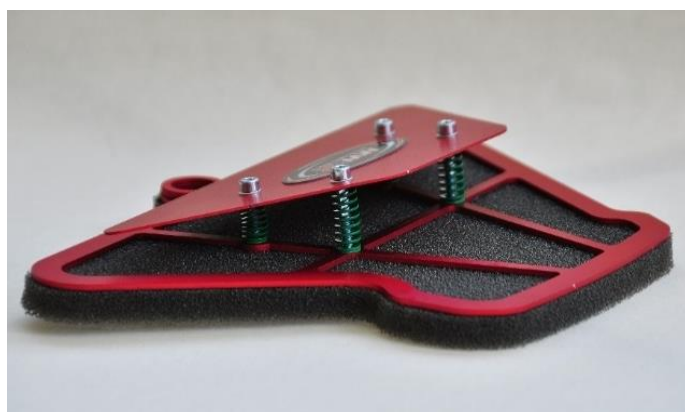

MWR Filteroil and Cleaner (フィルターメンテナンスキット)				
Part.nr.	Type		税抜価格	税込価格
MWR-001	250ml フィルターオイル / 250ml フィルタークリーナー セット		¥4,300	¥4,730 NP
MWR-003	1 L 業務用 フィルターオイル		¥4,400	¥4,840 NP
MWR-004	1 L 業務用 フィルタークリーナー		¥4,100	¥4,510 NP
MWR-006	250ml フィルタークリーナー		¥2,300	¥2,530 NP
MWR-007	250ml フィルターオイル		¥2,300	¥2,530 NP

MWR PETROCEL FUEL TANK FOAM (ウレタンフォーム)				
Part.nr.	Type		税抜価格	税込価格
MWR-201	燃料タンク用ウレタン Foam 50x50x50mm /50個入り		¥5,600	¥6,160 NP
MWR-201A	燃料タンク用ウレタン Foam 50x50x50mm /100個入り		¥7,100	¥7,810 NP

MWR FUEL FILTER (フューエルポンプ低抵抗フィルター)				
Part.nr.	Type		税抜価格	税込価格
MWR-101	Fuel Filter - for ZX6R '09/'16 - ZX 10R '11/'15 - ZX 10R '16/'17		¥3,800	¥4,180
MWR-103	Fuel Filter - for Suzuki GSXR600/750 11/17 GSXR1000 09/16		¥3,800	¥4,180
MWR-105	Fuel Filter - for Ducati 899 / 959 / 1199 / 1299 Panigale		¥4,000	¥4,400
MWR-109	Fuel Filter - for Yamaha R1-R1M '15/17		¥3,800	¥4,180
MWR-500	スプリッター可変アジャストキット 4 スプリング,4 ボルト&ナット HE & R専用		¥6,000	¥6,600

MWR-500

他社製品をご使用になられるとフィルターへダメージを与える恐れがあります。